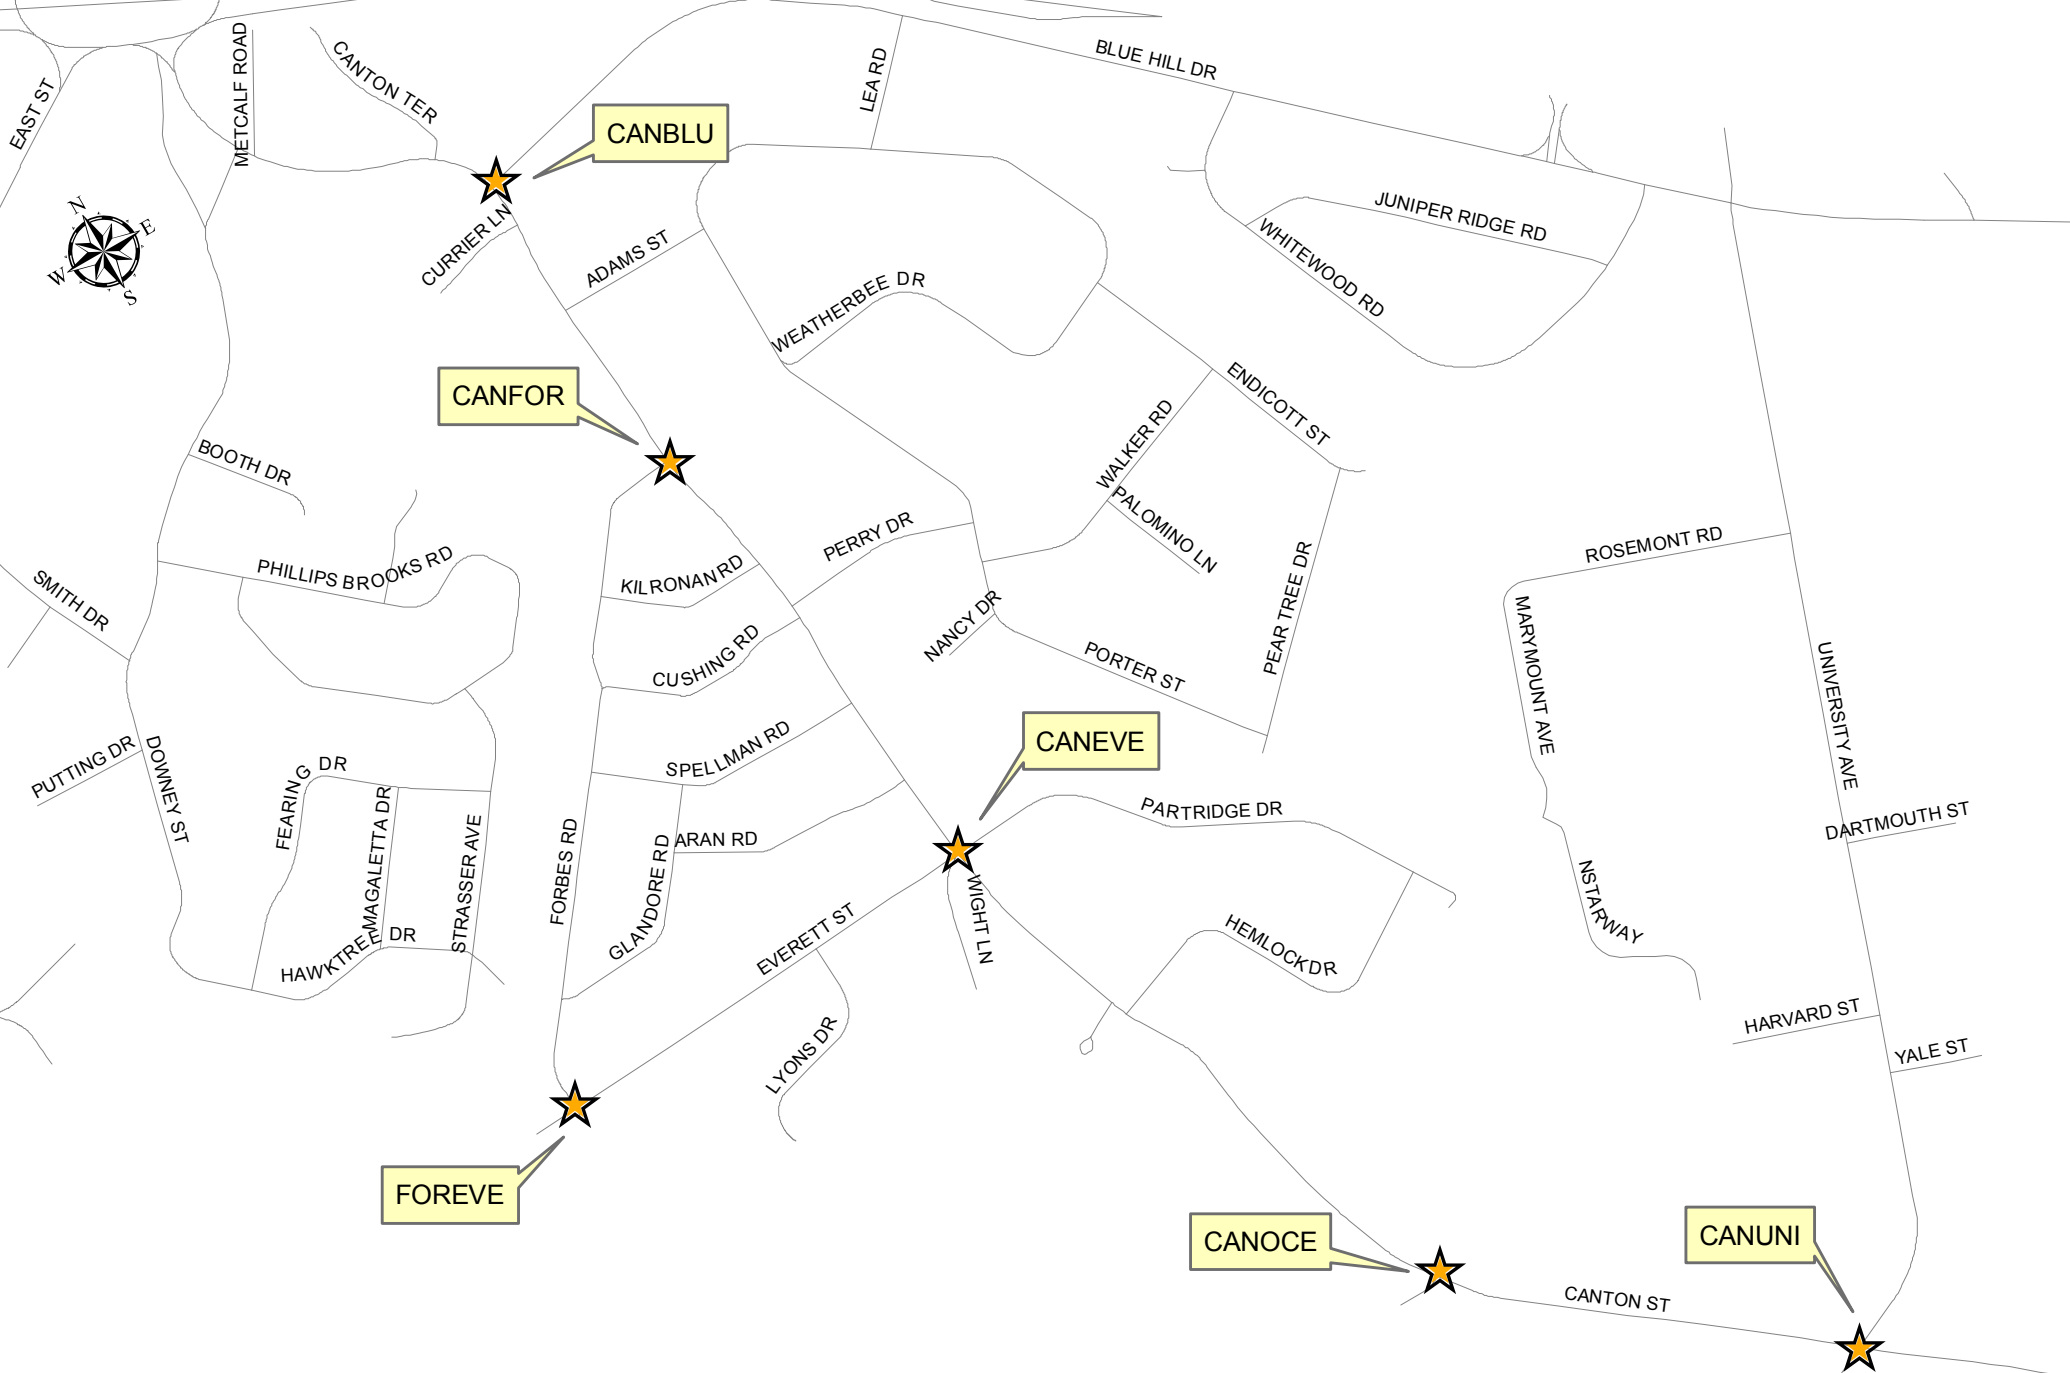

CIRCUMFERENTIAL HW (RTE 128)

MAP OF TMC LOCATIONS